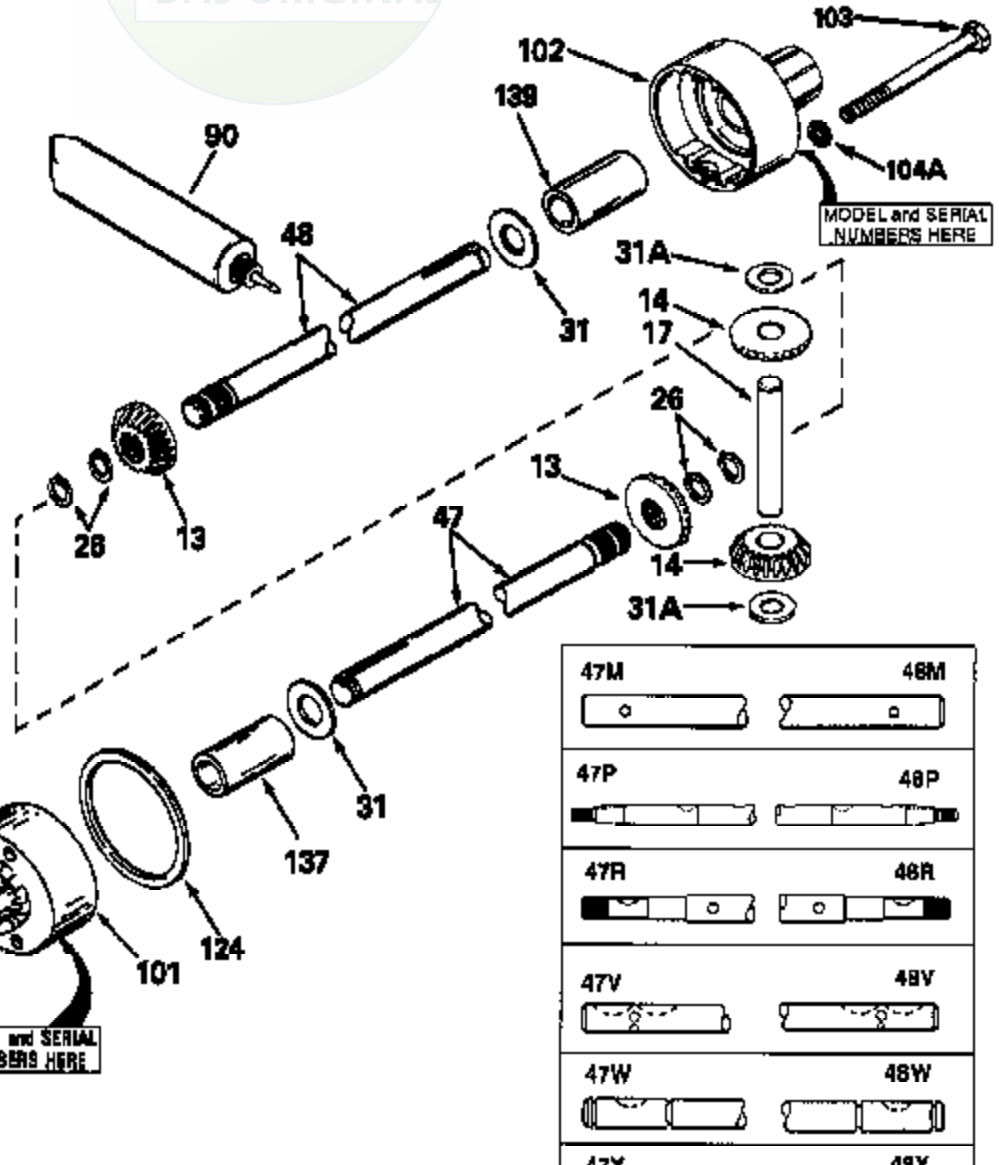

JOIST

SICHER IST DAS:
DAS ORIGINAL

47	48
47A	48A
47B	48B
47C	48C
47D	48D
47E	48E
47H	48H
47L	48L

47M	48M
47P	48P
47R	48R
47V	48V
47W	48W
47X	48X

Ref #	Part Number	Qty	Description
14	778068		Gear, Pinion (16 teeth)
17	786040		Pin, Drive
26	792018		Ring, Retaining
31A	780096		Washer, Thrust
31	780001		Washer (3/4" ID x 1-1/2" OD x 1/16" t hick)
47H	774210A		Axle (8-5/8" long)
48H	774211A		Axle (21-1/4" long)
82	786051		Sprocket. No Teeth 60. O.D. 9.841
82	786070		Sprocket. No Teeth 48. O.D. 7.920
82	786041A		Sprocket. No Teeth 45. O.D. 7.389
82	786042		Sprocket. No Teeth 40. O.D. 6.650
82	786043		Sprocket. No Teeth 54. O.D. 8.823
90	788067B	100-135A	Grease 92.2 bottle Bentonite greas e)
101	774344	Peerless	Differential Carrier Hsg (Incl. 137)
102	774345		Differential Carrier Hsg (Incl. 139)
103	792041		Screw, 5/16-18 x 3-3/4"
104	792042		Nut, Lock, 5/16-18 (Use as required)
104A	792061		Washer, Flat, 5/16"
137	780077		Bushing (3/4" ID x 1-1/16" OD x 2-1/1 6" long)
139	780077		Bushing (3/4 ID x 1-1/16" OD x 2-1/16 " long)